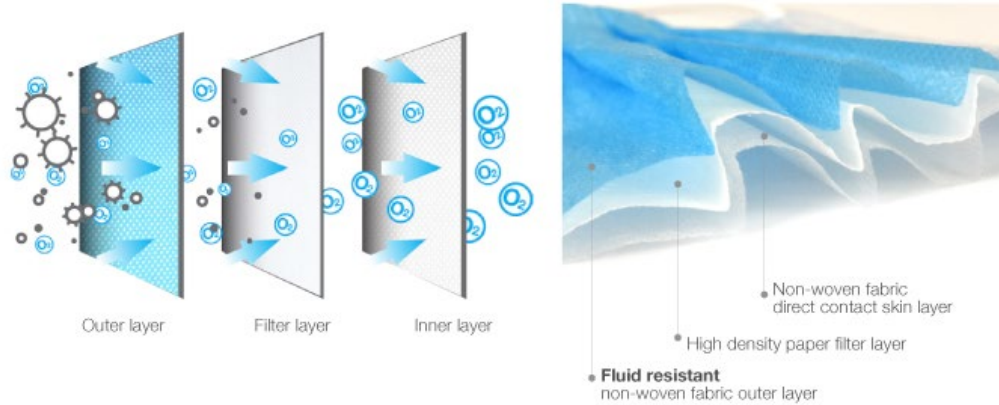

3-PLY FACE MASK

- Sterile health non-woven face mask
- Above **99% BFE** (Bacterial Filtration Efficiency)
- Breathable filtration
- Protect against dust, air pollutants, and other harmful particles
- **Fluid resistant**
- Reduce exposure to contamination

Case of 500 masks
$209.00/cs
(Bagged in sets of 50, 10 sets per case)