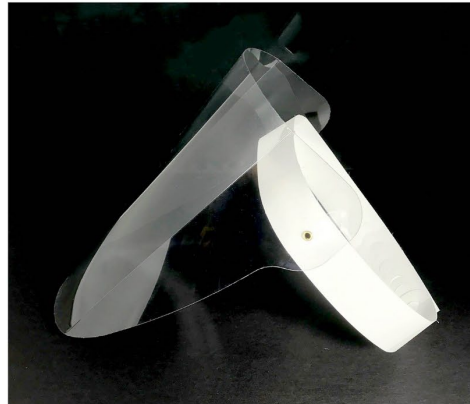

(\$40 Setup Charge for Logo)

Full Color Poly+Cotton Face Mask

- 2-Ply Mask - Cotton Interior/Poly Exterior
- Mask measures approx. 5.4"h x 6.5"w
- Production Time: 2 weeks
- U.S. Domestic Made (Ships from SoCal)
- Full Color Sublimation on Front of Mask
- Minimum Quantity 50

(\$40 Setup Charge for Logo)

Full Color Sublimation

~~\$7.99~~/ea
+ Shipping

Jim Kiley | jim@beckandcall.com | 323.328.1211

Plastic Face Shields

Made in USA
Ships from California

- Light Weight Design
- Made Of Food Grade Plastic
- Ventilated Design Reduces Fogging
- Adjustable Adult Size
- Head Strap Made Of Rigid White Matte PVC
- Sold Blank In Sets of 100pcs