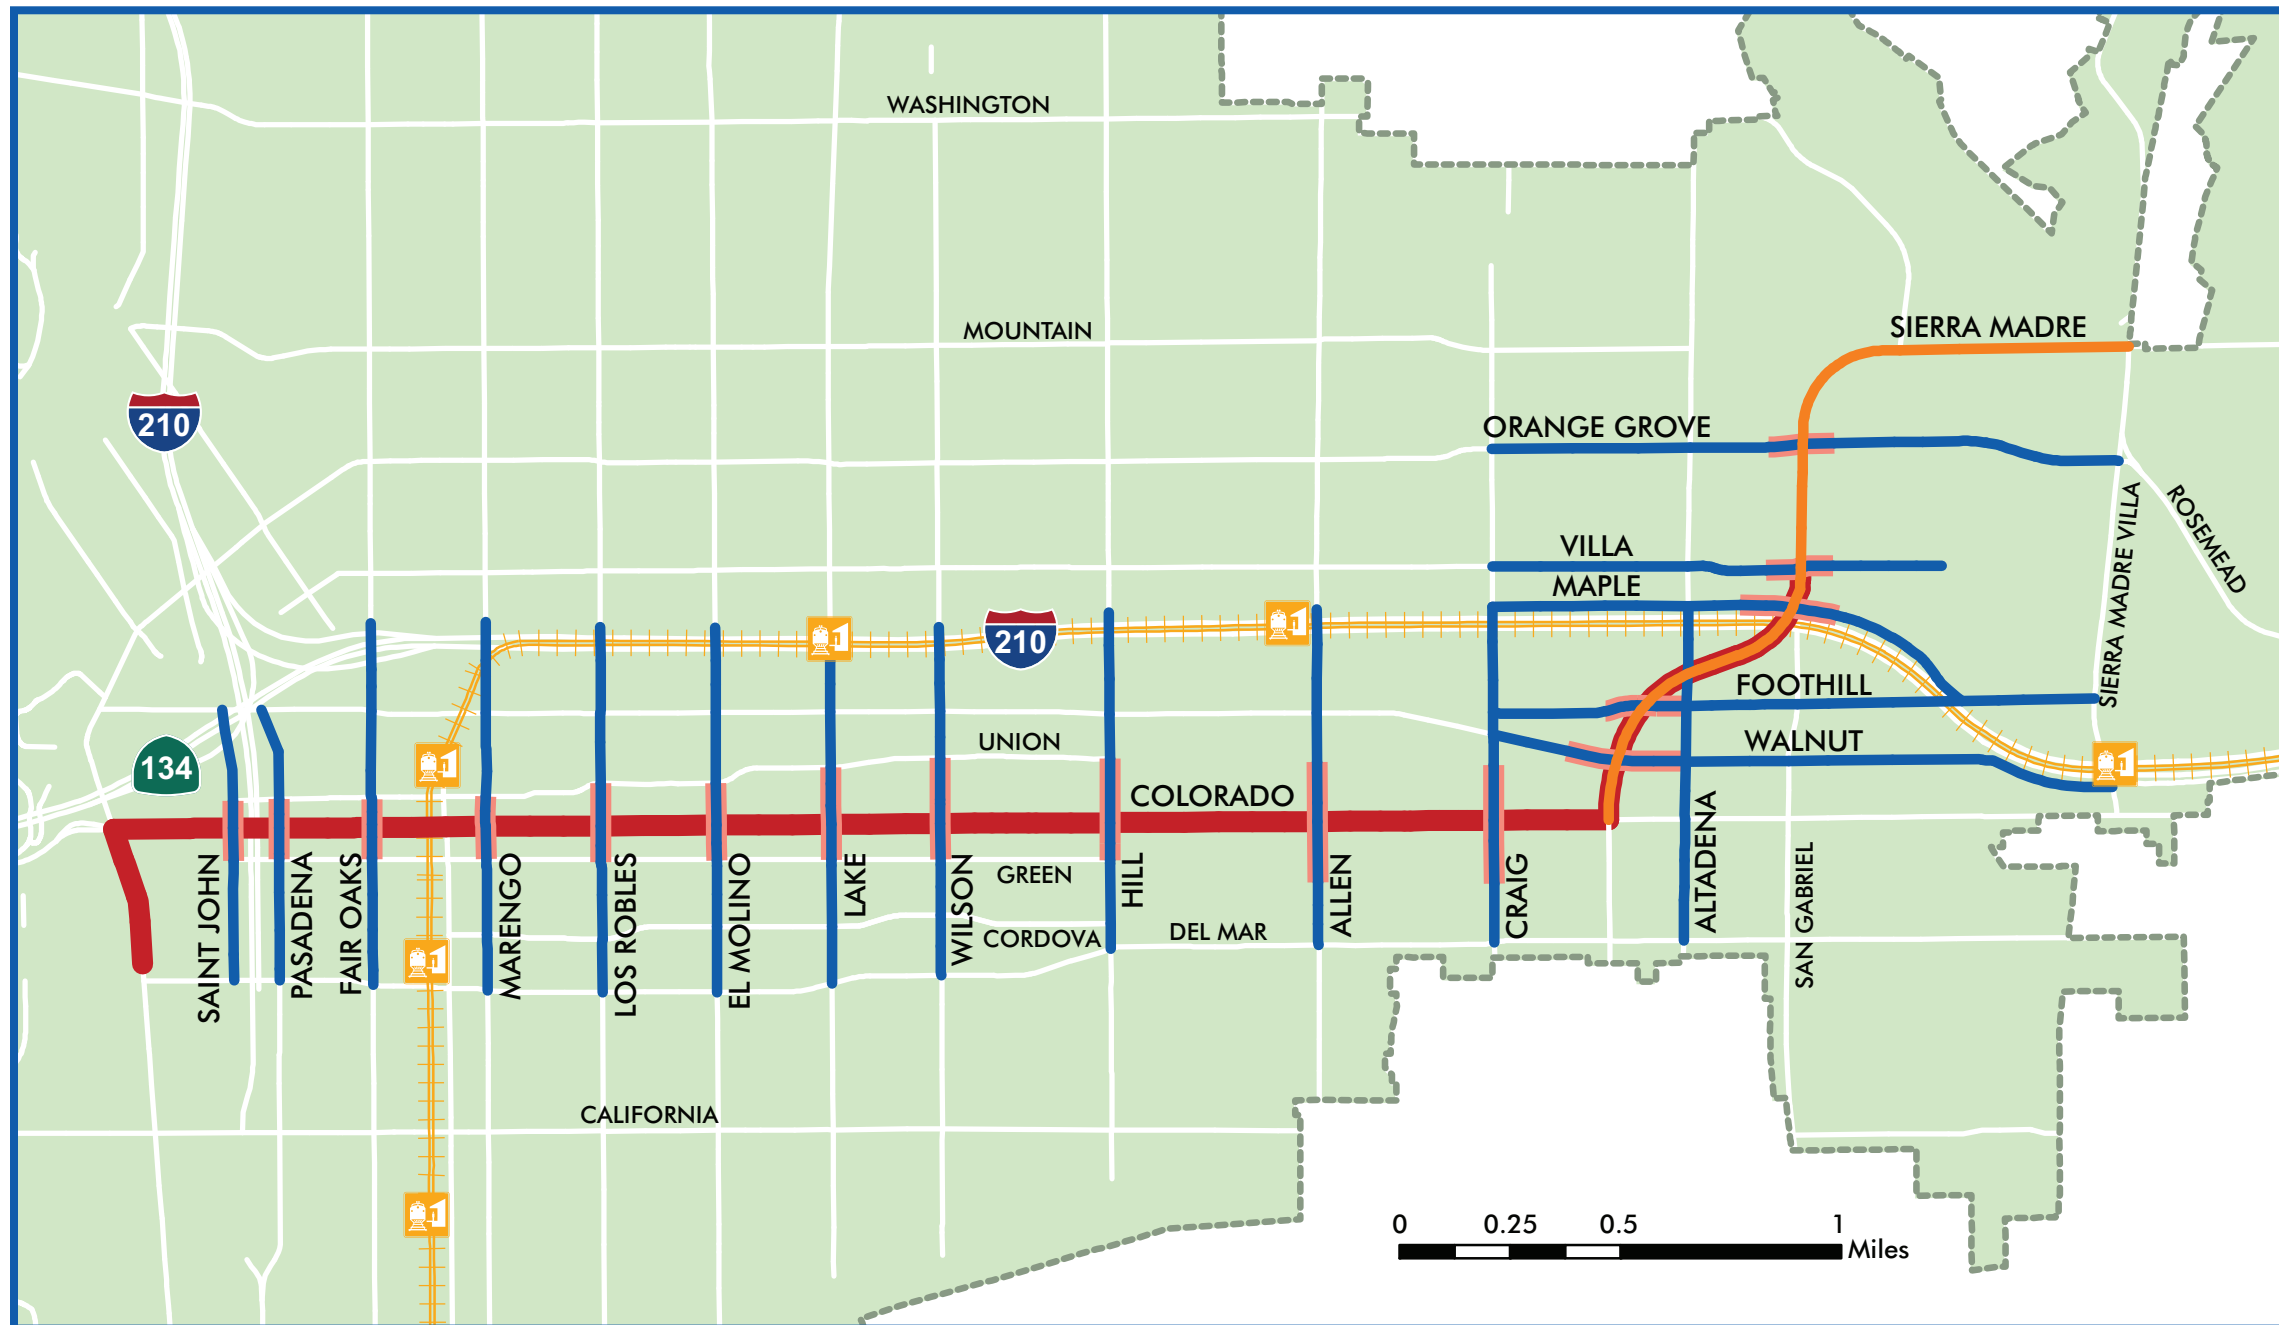

NEW YEAR'S 2018 PARADE ROUTE CLOSURES • DECEMBER 31, 2017 - JANUARY 1, 2018

New Route Closures Along Parade Route! Colorado Boulevard will close earlier than in prior years for the staging of the January 1, 2018 Tournament of Roses Parade. Colorado Blvd. will close beginning at 10:00 pm on Sunday, December 31, 2017 and will remain closed through the conclusion of the staging and clean-up following the parade. The parade route will re-open by 2:00 pm on Monday, January 1, 2018.

Road Closure Hours / Map Key

- █ Parade Route
- █ North/South Crossings
12/31 • 10 pm - 1/1 • 6 am - All Traffic
- █ 1/1 • 6 am - 2pm - Emergency Vehicles Only
- █ Sierra Madre Blvd.
 - > Southbound closed
 - > Northbound travel maintained
12/31 • 10 pm - 1/1 • 8 am
- Gold Line Station
- Freeways

To report suspicious or concerning activity, call Pasadena Police Department at (626) 744-4241. For Emergency Services, please dial 9-1-1.

Simplified Detour Information:

To expedite travel in or thru the downtown, please use Walnut St. or the 210 fwy. for east/west travel north of Colorado Blvd., use Del Mar Blvd. or Cordova St. for east/west travel south of Colorado Blvd., and the crossings noted on the map for north/south travel from 10 pm on 12/31 – 6 am on 1/1.

Merchant Notification:

If you plan to host an event, viewing party, or anticipate vendor deliveries, and your property's access is via Colorado Blvd., please let your guests and vendors know that they must arrive prior to 10:00 pm or park in areas without restricted parking and walk in.